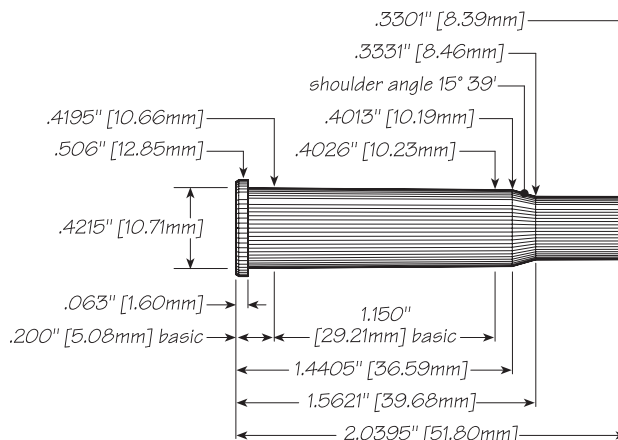

Although, the 30-30 is not a long-range cartridge, you will find that zeroing this bullet at 150 yards, when loaded to around 2150 feet per second, will put the bullet only 1.8 inches high at 100 yards. It will remain within an 8-inch vital zone to 200 yards, without holdover, using this site-in strategy.

Max. Case Length:	2.040"	Cart. Case:	Winchester
Trim-to Length:	2.030"	Primer:	CCI® 200/250*
Max Cart. OAL:	2.550"	Test Firearm:	Universal Receiver
RCBS® Shell Holder:	#2	Barrel Length:	24"

Maximum Loads should be used with CAUTION • C = Compressed Load • * Magnum Primer used with this powder.